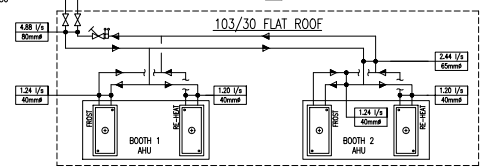

8 : White St : Kibworth Beauchamp : Leicestershire : LE8 0JG E : theoffice@cinnabar-cad.co.uk W : www.cinnabar-cad.co.uk T : 0116 2796605 M : 07808 732119	
CLIENT:	A CLIENT
BUILDING:	A BUILDING AN ADDRESS AN ADDRESS A COUNTY AB1 2CD
FLOOR:	N/A
DRAWING TITLE:	MTHW HEATING SCHEMATIC DRAWING EXAMPLE
SCALE @ 1:1, A1:	DATE:
DRAWN:	CHECKED:
G.R.W	NTS
DRAWING NO.:	PROJECT NO.:
	REV:
	-